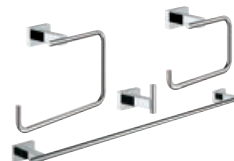

**\$119** (U.P.\$192.34)  
Essentials  
Double Towel Rail 600mm  
40 802 001

**\$259** (U.P.\$377.17)  
Essentials  
Multi Towel Rail 550mm  
40 800 001

**\$139** (U.P.\$199.02)  
Essentials  
Accessories Set 3-in-1  
40 775 001

**\$169** (U.P.\$256.80)  
Essentials  
Accessories Set 4-in-1  
40 776 001

**\$199** (U.P.\$295.32)  
Essentials  
Accessories Set 5-in-1  
40 344 001

**\$39** (U.P.\$61.86)  
Essentials Cube  
Robe Hook  
40 511 001

**\$59** (U.P.\$80.88)  
Essentials Cube  
Soap Dish with Holder  
40 754 001

**\$69** (U.P.\$120.13)  
Essentials Cube  
Toilet Paper Holder  
40 507 001

**\$89** (U.P.\$168.34)  
Essentials Cube  
Towel Ring  
40 510 001

**\$109** (U.P.\$174.53)  
Essentials Cube  
Towel Rail 558mm  
40 509 001

**\$299** (U.P.\$646.48)  
Essentials Cube  
Multi Towel Rack 558mm  
40 512 001

**\$149** (U.P.\$195.59)  
Essentials Cube  
Accessories Set 3-in-1  
40 777 001