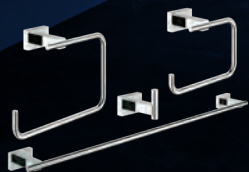

1

CLEAN ANGULAR DESIGN

Euphoria SmartControl Shower System

NEW WAY TO CONTROL WATER

Smooth and intuitive
"push, turn, shower" operation

Rainshower Smartactive
310 Cube
26 508 000

Lineare

DESIGNED TO COMPLEMENT
EVERY SHAPE

Suits both round
and square designs
Pure geometries
with slim appearance

S-size Basin Mixer
32 114 001

Gift with Purchase

Essentials Cube

Master Bathroom
Accessories Set
40 778 001

2

SLEEK CURVED SOPHISTICATION